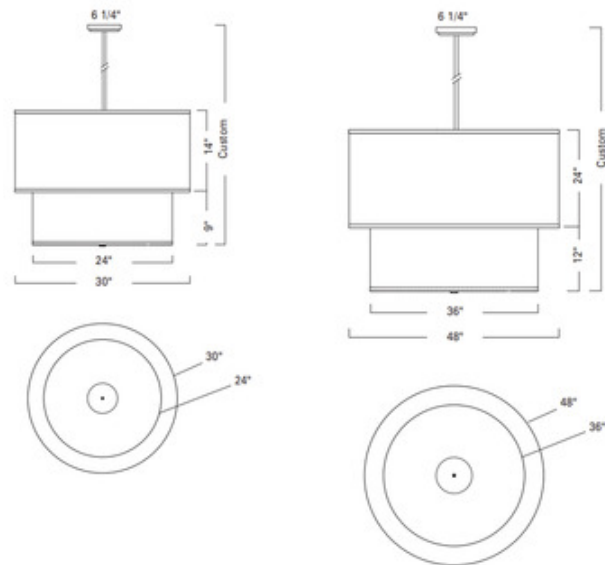

**BRAND**

ILEX

**DESCRIPTION**

The Double Drum Pendant with Tube Stem adds an effortless sophistication to your interior space. Two drum shaped fabric shades nest together to bring a clean yet bold statement to your room. Available in two sizes with Incandescent or integrated LED lamp options. NOTE: Overall height must be specified upon ordering. Please contact our sales team to place an order.

*Shown in: Polished Brass / Cream*

<b>SHADE COLOR</b>	Cream
<b>BODY FINISH</b>	Polished Brass
<b>WATTAGE</b>	180W
<b>DIMMER</b>	Standard 120V
<b>DIMENSIONS</b>	30"W x 23"H
<b>BULB NOT INCLUDED</b>	
<b>LAMP</b>	3 x A19/Medium (E26)/60W/120V Incandescent 3 x A19/Medium (E26)/120V LED

*Technical Information*

**PRODUCT DIMENSIONS** Tube Length: Specify when ordering

**SPEC #** ILX1033628

COMPANY	PROJECT	FIXTURE TYPE	APPROVED BY	DATE