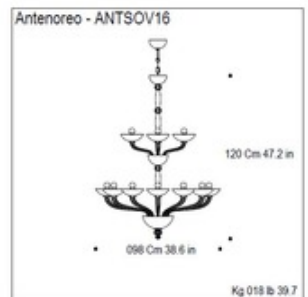

BRAND

Mazzega1946

DESCRIPTION

The Antenoreo Chandelier is made from handmade glass with a chrome frame is available in crystal, amber, red, or blue. Available with six, eight, twelve, or sixteen lights.

Shown in: Chrome / Amber

SHADE COLOR	Amber
BODY FINISH	Chrome
WATTAGE	360W
DIMMER	Standard 120V
DIMENSIONS	30.7"W x 30.7"H x 30.7"D
BULB NOT INCLUDED	
LAMP	6 x B10/E14 (European)/60W/120V Incandescent

SPEC #

AVM103390

COMPANY

PROJECT