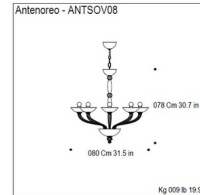

Specifications

COLOR Amber
 BODY FINISH Chrome
 WATTAGE 360W
 DIMMER Standard 120V
 DIMENSIONS 30.7"W x 30.7"H x 30.7"D
 BULB NOT INCLUDED 6 x B10/E14 (European)/60W/120V Incandescent
 COUNTRY OF ORIGIN Italy