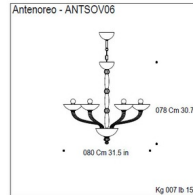

Specifications

COLOR Amber
 BODY FINISH Chrome
 WATTAGE 360W
 DIMMER Standard 120V
 DIMENSIONS 30.7"W x 30.7"H x 30.7"D
 BULB NOT INCLUDED 6 x B10/E14 (European)/60W/120V Incandescent
 COUNTRY OF ORIGIN Italy