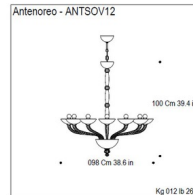

Specifications

COLOR Amber
 BODY FINISH Chrome
 WATTAGE 360W
 DIMMER Standard 120V
 DIMENSIONS 30.7"W x 30.7"H x 30.7"D
 BULB NOT INCLUDED 6 x B10/E14 (European)/60W/120V Incandescent
 COUNTRY OF ORIGIN Italy