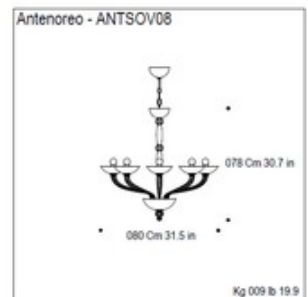

BRAND

Mazzega1946

DESCRIPTION

The Antenoreo Chandelier is made from handmade glass with a chrome frame is available in crystal, amber, red, or blue. Available with six, eight, twelve, or sixteen lights.

Shown in: Chrome / Amber

SHADE COLOR	Amber
BODY FINISH	Chrome
WATTAGE	360W
DIMMER	Standard 120V
DIMENSIONS	30.7"W x 30.7"H x 30.7"D
BULB NOT INCLUDED	
LAMP	6 x B10/E14 (European)/60W/120V Incandescent

SPEC #

AVM103390

COMPANY

PROJECT