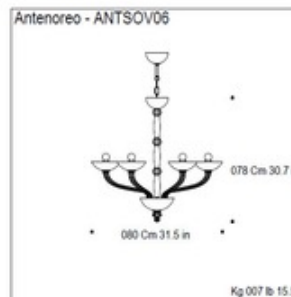

BRAND

Mazzega1946

DESCRIPTION

The Antenoreo Chandelier is made from handmade glass with a chrome frame is available in crystal, amber, red, or blue. Available with six, eight, twelve, or sixteen lights.

Shown in: Chrome / Amber

SHADE COLOR	Amber
BODY FINISH	Chrome
WATTAGE	360W
DIMMER	Standard 120V
DIMENSIONS	30.7"W x 30.7"H x 30.7"D
BULB NOT INCLUDED	
LAMP	6 x B10/E14 (European)/60W/120V Incandescent

SPEC #

AVM103390

COMPANY

PROJECT