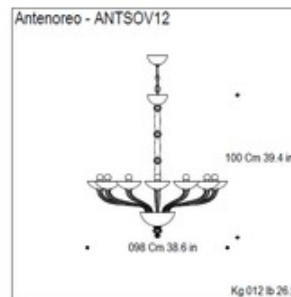

BRAND

Mazzega1946

DESCRIPTION

The Antenoreo Chandelier is made from handmade glass with a chrome frame is available in crystal, amber, red, or blue. Available with six, eight, twelve, or sixteen lights.

Shown in: Chrome / Amber

SHADE COLOR	Amber
BODY FINISH	Chrome
WATTAGE	360W
DIMMER	Standard 120V
DIMENSIONS	30.7"W x 30.7"H x 30.7"D
BULB NOT INCLUDED	
LAMP	6 x B10/E14 (European)/60W/120V Incandescent

SPEC #

AVM103390

COMPANY

PROJECT