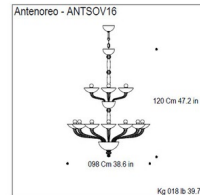

Specifications

COLOR Amber
 BODY FINISH Chrome
 WATTAGE 360W
 DIMMER Standard 120V
 DIMENSIONS 30.7"W x 30.7"H x 30.7"D
 BULB NOT INCLUDED 6 x B10/E14 (European)/60W/120V Incandescent
 COUNTRY OF ORIGIN Italy