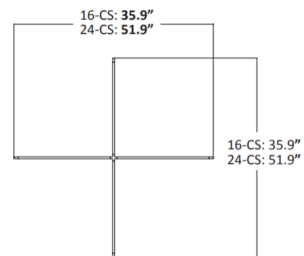

CLICK TO VIEW PRODUCT

Notes: