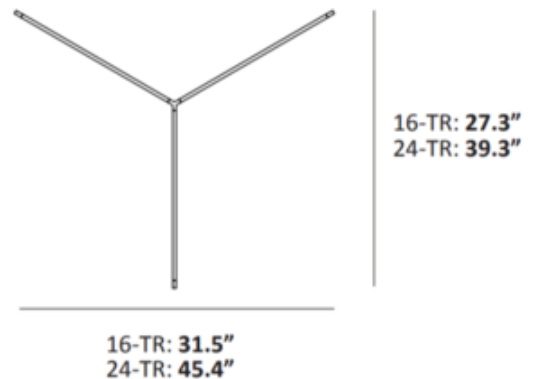

**DESIGNER** Kenneth and Edmund Ng  
**BRAND** Koncept Lighting

**DESCRIPTION**

The Z-Bar Trio Pendant features three 360 degree rotatable light bars in a Matte Black or Silver finish. Available in two sizes with 16 inch or 24 inch light bars. Cables can have a mono point or multi point installation. Includes canopy and power supply. Compatible with Koncept's vertical acoustic panels, sold separately. UL listed.

*Shown in: Matte Black / Frosted*

<b>SHADE COLOR</b>	Frosted
<b>BODY FINISH</b>	Matte Black
<b>WATTAGE</b>	63W
<b>DIMMER</b>	Low Voltage Electronic
<b>DIMENSIONS</b>	31.5"W x 0.5"H x 27.3"D
<b>LAMP</b>	3 x LED/21W/120V LED

*Technical Information*

<b>LUMINOUS FLUX</b>	1200 lumens
<b>LUMENS/WATT</b>	57.14
<b>LAMP COLOR</b>	3000 K
<b>COLOR RENDERING</b>	90 CRI
<b>LAMP LIFE</b>	60000 hours

**ITEM NUMBER** KNC1033974

COMPANY	PROJECT	FIXTURE TYPE	APPROVED BY	DATE