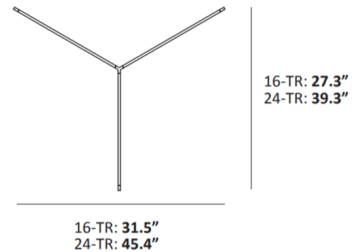

### Description

The Z-Bar Trio Pendant features three 360 degree rotatable light bars in a Matte Black or Silver finish. Available in two sizes with 16 inch or 24 inch light bars. Cables can have a mono point or multi point installation. Includes canopy and power supply. Compatible with Koncept's vertical acoustic panels, sold separately. UL listed.

### Specifications

COLOR . . . . . Frosted  
BODY FINISH . . . . . Matte Black  
WATTAGE . . . . . 63W  
DIMMER . . . . . Low Voltage Electronic  
DIMENSIONS . . . . . 31.5"W x 0.5"H x 27.3"D  
INTEGRATED LED MODULE . . . . . 3 x LED/21W/120V LED  
COUNTRY OF ORIGIN . . . . . China

### Technical Information

PRODUCT DIMENSIONS . . . . . Cable Length: 10 ft  
LAMP LIFE . . . . . 60000 hours  
COLOR RENDERING . . . . . 90 CRI  
LAMP COLOR . . . . . 3000K  
LUMENS/WATT . . . . . 57.14  
LUMINOUS FLUX . . . . . 1200 lumens

Shown in matte black / frosted

16-TR: 31.5"  
24-TR: 45.4"

CLICK TO VIEW PRODUCT

Notes: