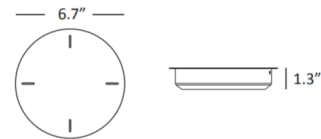

### Description

The Z-Bar Trio Pendant features three 360 degree rotatable light bars in a Matte Black or Silver finish. Available in two sizes with 16 inch or 24 inch light bars. Cables can have a mono point or multi point installation. Includes canopy and power supply. Compatible with Koncept's vertical acoustic panels, sold separately. UL listed.

### Specifications

COLOR . . . . . Frosted  
BODY FINISH . . . . . Matte Black  
WATTAGE . . . . . 63W  
DIMMER . . . . . Low Voltage Electronic  
DIMENSIONS . . . . . 31.5"W x 0.5"H x 27.3"D  
INTEGRATED LED MODULE . . . . . 3 x LED/21W/120V LED  
COUNTRY OF ORIGIN . . . . . China

### Technical Information

PRODUCT DIMENSIONS . . . . . Cable Length: 10 ft  
LAMP LIFE . . . . . 60000 hours  
COLOR RENDERING . . . . . 90 CRI  
LAMP COLOR . . . . . 3000K  
LUMENS/WATT . . . . . 57.14  
LUMINOUS FLUX . . . . . 1200 lumens

Shown in matte black / frosted

16-TR: 31.5"  
24-TR: 45.4"

CLICK TO VIEW PRODUCT

Notes: