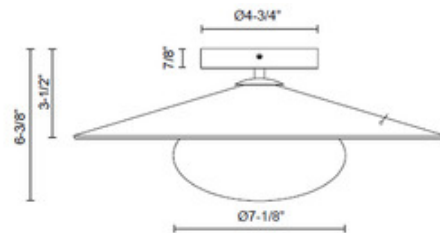

Shown in: Black / White / Opal

COMPANY

PROJECT

FIXTURE TYPE

APPROVED BY

DATE