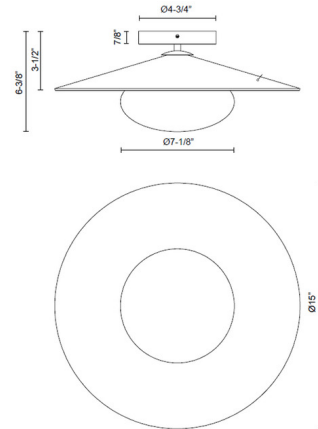

Shown in black / white / opal