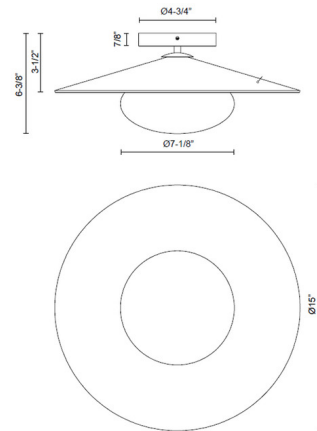

Shown in black / white / opal