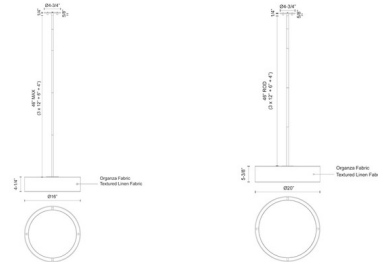

### Specifications

COLOR	White Organza
BODY FINISH	Satin Nickel
WATTAGE	26W
DIMMER	Low Voltage Electronic
DIMENSIONS	16"W x 4.25"H
INTEGRATED LED MODULE	1 x LED/26W/120V LED