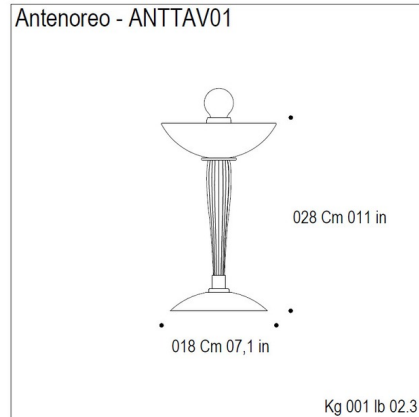

Lightology

lightology.com
866-954-4489
04-24-26

Project: _____

Company: _____

Location: _____ Fixture Type: _____

SPEC #: **AVM103406**

Approved On: _____ Approved By: _____

Antenoreo Table Lamp

By Mazzega1946

Description

The Antenoreo Table Lamp is made from handmade glass with a chrome frame and is available in amber, crystal, red or blue.

Shown in gold / amber

Specifications

COLOR Amber
BODY FINISH Gold
WATTAGE 60W
DIMMER Standard 120V
DIMENSIONS 7.1"W x 11"H x 6.9"D
BULB NOT INCLUDED 1 x B10/E14 (European)/60W/120V Incandescent
COUNTRY OF ORIGIN Italy