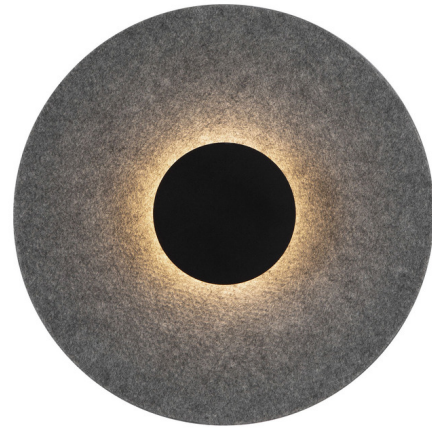

Lightology

lightology.com
866-954-4489
05-24-26

Project: _____
Company: _____
Location: _____ Fixture Type: _____
SPEC #: **KZC1034108**
Approved On: _____ Approved By: _____

Cruz Wall Sconce By Kuzco Lighting

Description

The Cruz Wall Sconce is inspired by peaks and valleys created by wave forms. This geometric masterpiece emits ample light from the central diffuser and complements a variety of interior styles.

Specifications

COLOR	Frosted
BODY FINISH	Gray Textured Fabric
WATTAGE	5W
DIMMER	Low Voltage Electronic
DIMENSIONS	15"W x 15"H x 3.38"D
INTEGRATED LED MODULE	1 x LED/5W/120V LED

Technical Information

LAMP LIFE	50000 hours
COLOR RENDERING	90 CRI
LAMP COLOR	3000K
LUMENS/WATT	20.20
LUMINOUS FLUX	101 lumens

Shown in gray textured fabric / frosted

CLICK TO VIEW PRODUCT

Notes: