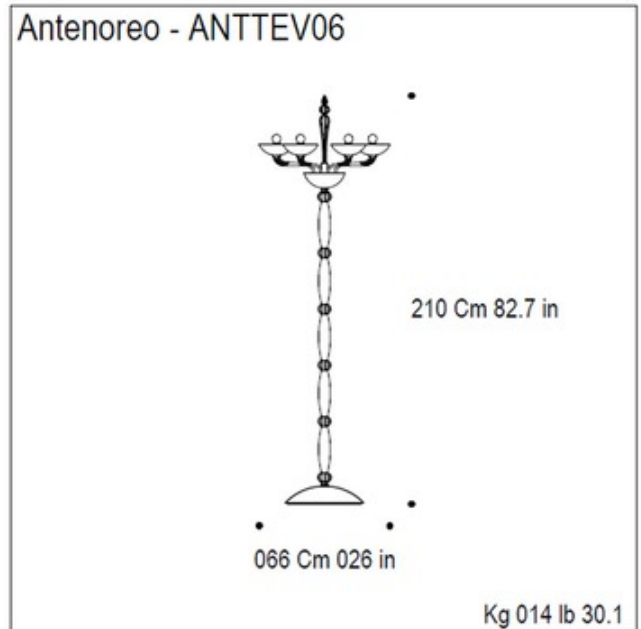

BRAND

Mazzega1946

DESCRIPTION

The Antenoreo Floor Lamp is made from handmade glass with a chrome frame and is available in amber, red, blue, or crystal.

Shown in: Chrome / Red

SHADE COLOR	Red
BODY FINISH	Chrome
WATTAGE	360W
DIMMER	N/A
DIMENSIONS	26"W x 82.7"H x 19.7"D
BULB NOT INCLUDED	
LAMP	6 x B10/E14 (European)/60W/120V Incandescent

SPEC #

AVM103411

COMPANY

PROJECT

FIXTURE TYPE

APPROVED BY

DATE