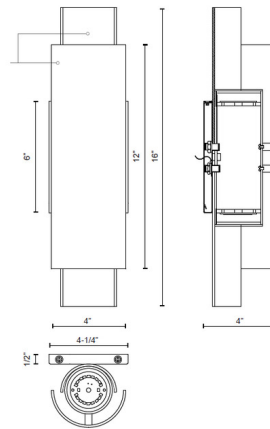

Shown in white / silver