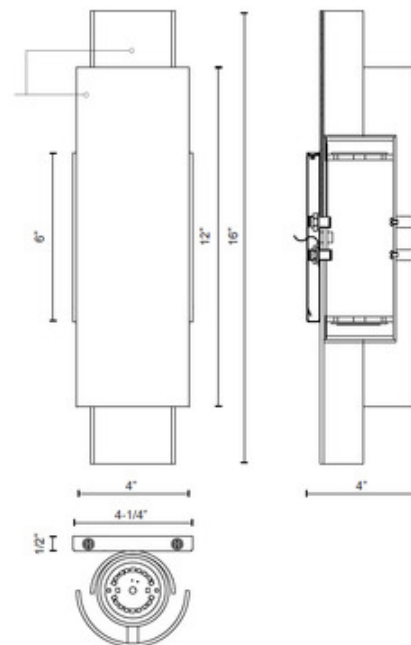

Shown in: White / Silver

COMPANY	PROJECT	FIXTURE TYPE	APPROVED BY	DATE