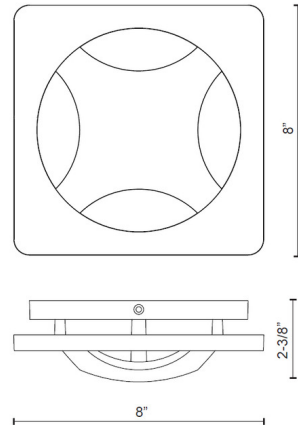

### Specifications

COLOR	N/A
BODY FINISH	Gray
WATTAGE	5W
DIMMER	Low Voltage Electronic
DIMENSIONS	8"W x 8"H x 2.38"D
INTEGRATED LED MODULE	1 x LED/5W/120V LED