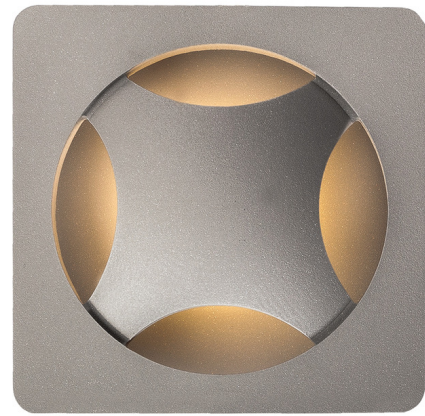

## Etna Outdoor Wall Sconce By Kuzco Lighting

### Description

The Etna Outdoor Wall Sconce brings a clean modern look to your exterior space. The LED light is concealed behind the unique curved shape that seems to hover over the lit interior.

Shown in gray

### Specifications

COLOR	N/A
BODY FINISH	Gray
WATTAGE	5W
DIMMER	Low Voltage Electronic
DIMENSIONS	8"W x 8"H x 2.38"D
INTEGRATED LED MODULE	1 x LED/5W/120V LED