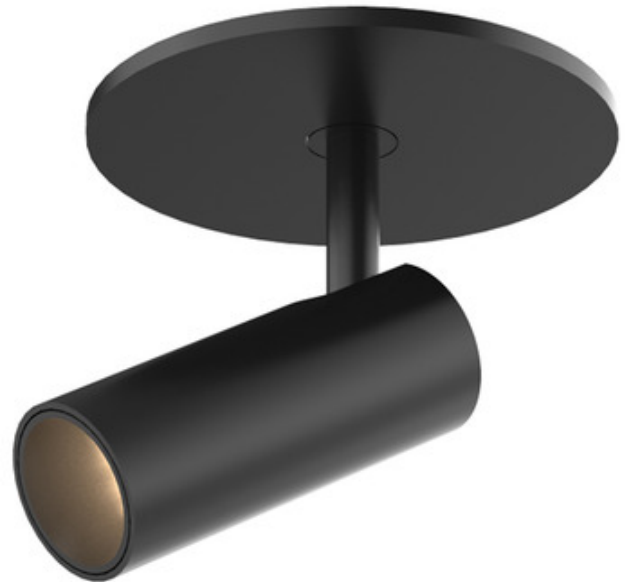

BRAND

Kuzco Lighting

DESCRIPTION

The Downey Recessed Adjustable Spot Ceiling Light is the perfect adjustable light for your interior space. By using an LED board and recessed driver, the canopy is reduced to a fundamental trim plate. NOTE Canopy is 2.375 inch diameter, and will not cover standard 4 inch junction box.

SHADE COLOR	Clear
BODY FINISH	Black
WATTAGE	4W
DIMMER	Low Voltage Electronic
DIMENSIONS	2.38"W x 3.75"H
INTEGRATED LED MODULE	
LAMP	1 x LED/4W/120V LED

Technical Information

LUMINOUS FLUX	178 lumens
LUMENS/WATT	44.50
LAMP COLOR	3000K
COLOR RENDERING	90 CRI

SPEC # KZC1034116

COMPANY	PROJECT	FIXTURE TYPE	APPROVED BY	DATE