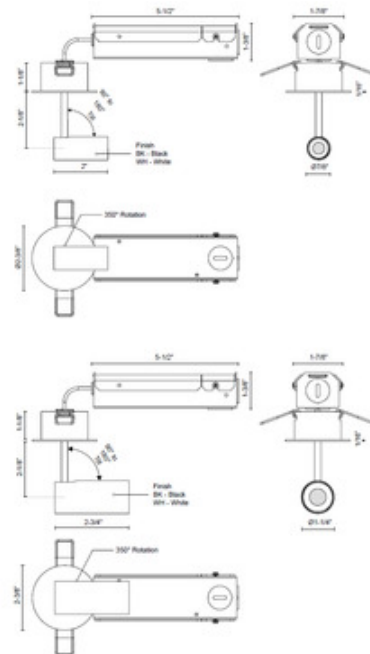

BRAND

Kuzco Lighting

DESCRIPTION

The Downey Recessed Adjustable Spot Ceiling Light is the perfect adjustable light for your interior space. By using an LED board and recessed driver, the canopy is reduced to a fundamental trim plate. NOTE Canopy is 2.375 inch diameter, and will not cover standard 4 inch junction box.

SHADE COLOR	Clear
BODY FINISH	Black
WATTAGE	4W
DIMMER	Low Voltage Electronic
DIMENSIONS	2.38"W x 3.75"H
INTEGRATED LED MODULE	
LAMP	1 x LED/4W/120V LED

Technical Information

LUMINOUS FLUX	178 lumens
LUMENS/WATT	44.50
LAMP COLOR	3000K
COLOR RENDERING	90 CRI

SPEC # KZC1034116

COMPANY	PROJECT	FIXTURE TYPE	APPROVED BY	DATE