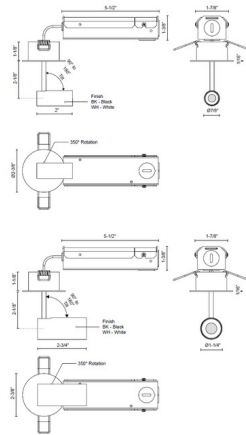

CLICK TO VIEW PRODUCT

Notes: