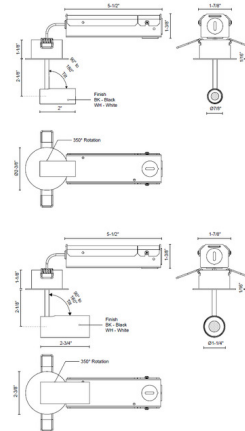

By Kuzco Lighting

Description

The Downey Recessed Adjustable Spot Ceiling Light is the perfect adjustable light for your interior space. By using an LED board and recessed driver, the canopy is reduced to a fundamental trim plate. NOTE Canopy is 2.375 inch diameter, and will not cover standard 4 inch junction box.

Specifications

COLOR Clear
 BODY FINISH White
 WATTAGE 7W
 DIMMER Low Voltage Electronic
 DIMENSIONS 2.38"W x 4.25"H
 INTEGRATED LED MODULE 1 x LED/7W/120V LED

Technical Information

LAMP LIFE 50000 hours
 COLOR RENDERING 90 CRI
 LAMP COLOR 3000K
 LUMENS/WATT 39.14
 LUMINOUS FLUX 274 lumens

Shown in white / clear

CLICK TO VIEW PRODUCT

Notes: