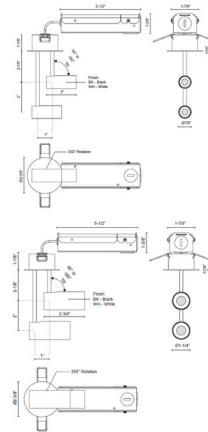

CLICK TO VIEW PRODUCT

Notes: