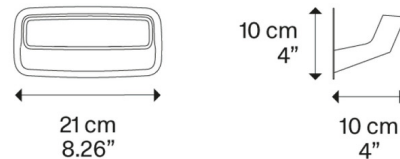

By LODES

Description

The Aile Wall Sconce brings a simply dynamic design reminiscent of the sports car it's named after. The compact size and sleek design will blend in or stand out in your room. Includes an 8.26 inch x 4.5 inch backplate.

Shown in matte champagne

Specifications

COLOR	N/A
BODY FINISH	Matte Champagne
WATTAGE	18W
DIMMER	Standard 120V
DIMENSIONS	8.26"W x 4"H x 4"D
INTEGRATED LED MODULE	2 x LED/9W/120V LED
COUNTRY OF ORIGIN	Italy