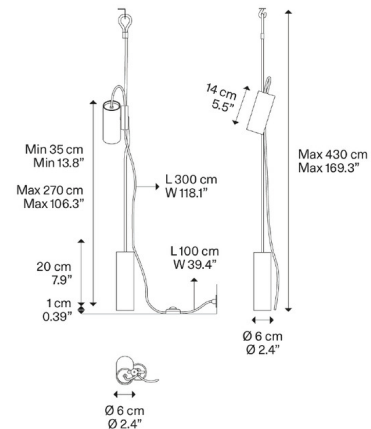

Description

The Cima Floor to Ceiling Plug-in Pendant, designed by Marco Dessi, is inspired by jam cleats found on sailing boats. A simple adjustable head is placed on a variety of colored ropes. A hook for the ceiling and counterweight for the bottom, that matches the Black head, allow you to hang this at the height you desire as well as manage excess rope. On/Off foot switch is 39.4 inches from the plug.

Specifications

COLOR Silver Cord
BODY FINISH Black
WATTAGE 10W
DIMMER Standard 120V
DIMENSIONS 2.4"W x 5.5"H
BULB NOT INCLUDED 1 x PAR16/GU10/10W/120V LED
COUNTRY OF ORIGIN Italy

Shown in black / silver cord