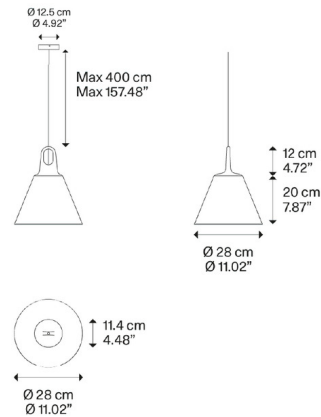

### Description

The Jim Cone Pendant is inspired by the early 1900 abat-jours of ateliers. The four different colored metal cone shaped shade is complemented by a hook in three colors that holds the cord. This clean uncomplicated style is perfect in virtually any style room. Canopy: 4.92 inch diameter.

### Specifications

COLOR	Matte Black
BODY FINISH	Grey
WATTAGE	25W
DIMMER	Standard 120V
DIMENSIONS	11.02"W x 7.87"H
BULB NOT INCLUDED	1 x A19/Medium (E26)/25W/120V LED
OTHER BULB OPTIONS	1 x A19/Medium (E26)/120V Incandescent
COUNTRY OF ORIGIN	Italy