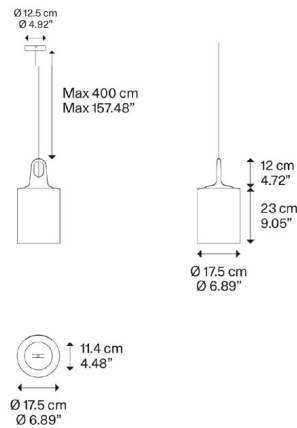

### Description

The Jim Cylinder Pendant is inspired by the early 1900 abat-jours of ateliers. The metal cylinder shaped shade is complemented by a hook in an accent color that holds the cord. This clean uncomplicated style is perfect in virtually any style room. Canopy: 4.92 inch diameter.

### Specifications

|                    |  |
|--------------------|--|
| COLOR              | Honey                                  |
| BODY FINISH        | Champagne                              |
| WATTAGE            | 25W                                    |
| DIMMER             | Standard 120V                          |
| DIMENSIONS         | 6.89"W x 9.05"H                        |
| BULB NOT INCLUDED  | 1 x A19/Medium (E26)/25W/120V LED      |
| OTHER BULB OPTIONS | 1 x A19/Medium (E26)/120V Incandescent |
| COUNTRY OF ORIGIN  | Italy                                  |