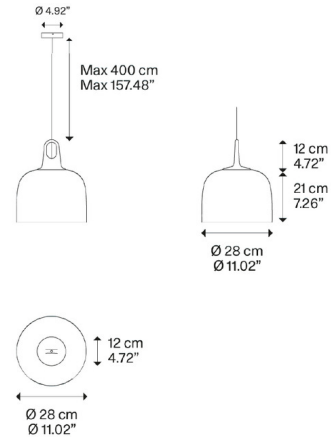

Description

The Jim Bell Pendant is inspired by the early 1900 abat-jours of ateliers. The four different colored metal bell shaped shade is complemented by a hook in three colors that holds the cord. This clean uncomplicated style is perfect in virtually any style room. Canopy: 4.92 inch diameter.

Shown in grey / matte champagne

Specifications

COLOR	Matte Champagne
BODY FINISH	Grey
WATTAGE	25W
DIMMER	Standard 120V
DIMENSIONS	11.02"W x 7.26"H
BULB NOT INCLUDED	1 x A19/Medium (E26)/25W/120V LED
OTHER BULB OPTIONS	1 x A19/Medium (E26)/120V Incandescent
COUNTRY OF ORIGIN	Italy