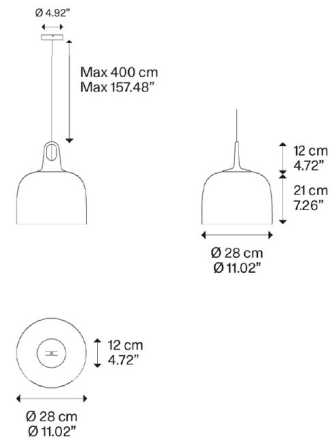

### Description

The Jim Bell Pendant is inspired by the early 1900 abat-jours of ateliers. The four different colored metal bell shaped shade is complemented by a hook in three colors that holds the cord. This clean uncomplicated style is perfect in virtually any style room. Canopy: 4.92 inch diameter.

### Specifications

COLOR	Matte Black
BODY FINISH	Grey
WATTAGE	25W
DIMMER	Standard 120V
DIMENSIONS	11.02"W x 7.26"H
BULB NOT INCLUDED	1 x A19/Medium (E26)/25W/120V LED
OTHER BULB OPTIONS	1 x A19/Medium (E26)/120V Incandescent
COUNTRY OF ORIGIN	Italy