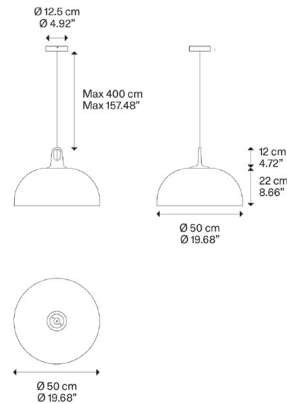

Description

The Jim Dome Pendant is inspired by the early 1900 abat-jours of ateliers. The four different colored metal dome shaped shade is complemented by a hook in three colors that holds the cord. This clean uncomplicated style is perfect in virtually any style room.

Shown in honey / matte black

Specifications

COLOR Matte Black
BODY FINISH Honey
WATTAGE 25W
DIMMER Standard 120V
DIMENSIONS 19.68"W x 8.66"H
BULB NOT INCLUDED 1 x A19/Medium (E26)/25W/120V LED
OTHER BULB OPTIONS 1 x A19/Medium (E26)/120V Incandescent
COUNTRY OF ORIGIN Italy

Technical Information

PRODUCT DIMENSIONS Adjustable Cable Length: 157.48"

CLICK TO VIEW PRODUCT

Notes: