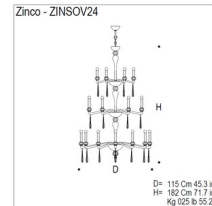

By Mazzega1946

Description

The Zinco Chandelier is made handmade glass with a chrome frame and is available in crystal or white in two sizes.

Shown in polished chrome / transparent crystal

Specifications

COLOR Transparent Crystal
BODY FINISH Polished Chrome
WATTAGE 480W
DIMMER Standard 120V
DIMENSIONS 26"W x 33.9"H x 26"D
BULB NOT INCLUDED 8 x B10/E14 (European)/60W/120V Incandescent
COUNTRY OF ORIGIN Italy