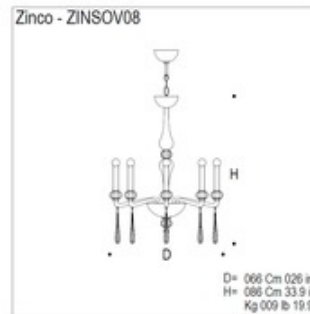

COMPANY

PROJECT

FIXTURE TYPE

APPROVED BY

DATE