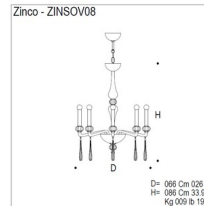

By Mazzega1946

Description

The Zinco Chandelier is made handmade glass with a chrome frame and is available in crystal or white in two sizes.

Shown in polished chrome / transparent crystal

Specifications

COLOR Transparent Crystal
BODY FINISH Polished Chrome
WATTAGE 480W
DIMMER Standard 120V
DIMENSIONS 26"W x 33.9"H x 26"D
BULB NOT INCLUDED 8 x B10/E14 (European)/60W/120V Incandescent
COUNTRY OF ORIGIN Italy