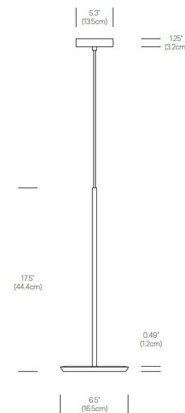

Shown in polished aluminum

CLICK TO VIEW PRODUCT

Notes: