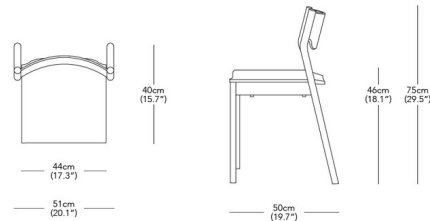

Shown in natural

Specifications

COLOR N/A
BODY FINISH Natural
WATTAGE N/A
DIMMER N/A
DIMENSIONS 20.1"W x 29.5"H x 15.7"D
BULB N/A

Technical Information

PRODUCT DIMENSIONS Seat Height: 18.1"H

CLICK TO VIEW PRODUCT