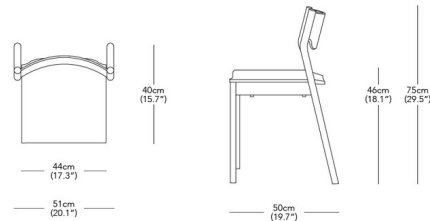

Shown in natural

Specifications

COLOR	N/A
BODY FINISH	Natural
WATTAGE	N/A
DIMMER	N/A
DIMENSIONS	20.1"W x 29.5"H x 15.7"D
BULB	N/A

Technical Information

PRODUCT DIMENSIONS	Seat Height: 18.1"H
--------------------	---------------------