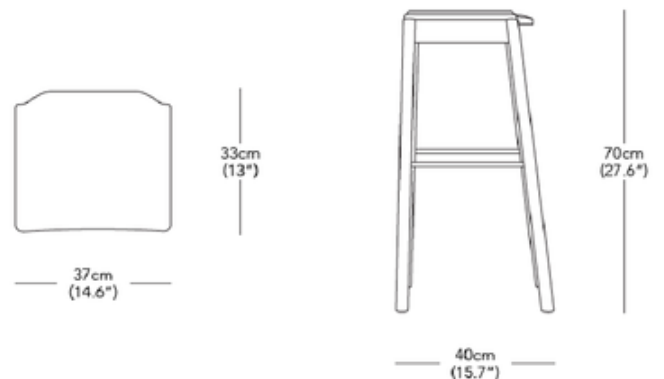

Shown in: Black

COLOR	N/A
BODY FINISH	Black
WATTAGE	N/A
DIMMER	N/A
DIMENSIONS	14.6"W x 27.6"H x 15.7"D
LAMP	N/A

SPEC #

RSLI034484

COMPANY

PROJECT

FIXTURE TYPE

APPROVED BY