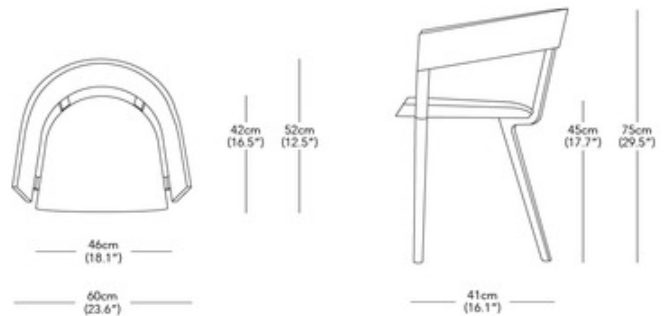

*Shown in: Natural*

COLOR	N/A
BODY FINISH	Natural
WATTAGE	N/A
DIMMER	N/A
DIMENSIONS	23.6"W x 29.5"H x 16.1"D
LAMP	N/A

SPEC #

RSL1034492

COMPANY

PROJECT

FIXTURE TYPE

APPROVED BY