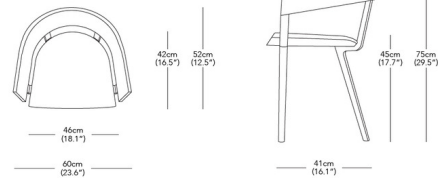

### Specifications

COLOR	N/A
BODY FINISH	Natural
WATTAGE	N/A
DIMMER	N/A
DIMENSIONS	23.6"W x 29.5"H x 16.1"D
BULB	N/A

CLICK TO VIEW PRODUCT

Notes: