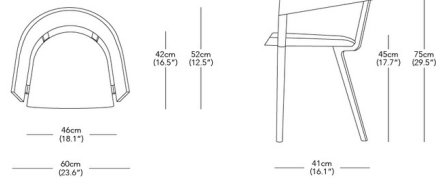

Shown in natural

Specifications

COLOR	N/A
BODY FINISH	Natural
WATTAGE	N/A
DIMMER	N/A
DIMENSIONS	23.6"W x 29.5"H x 16.1"D
BULB	N/A

CLICK TO VIEW PRODUCT

Notes: