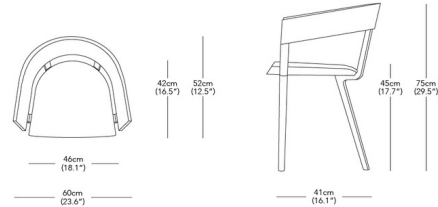

Shown in natural

Specifications

COLOR	N/A
BODY FINISH	Natural
WATTAGE	N/A
DIMMER	N/A
DIMENSIONS	23.6"W x 29.5"H x 16.1"D
BULB	N/A

CLICK TO VIEW PRODUCT

Notes: