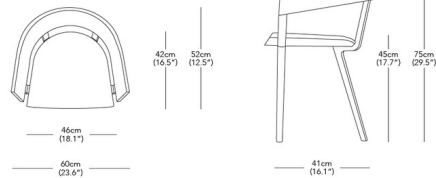

### Specifications

COLOR	N/A
BODY FINISH	Natural
WATTAGE	N/A
DIMMER	N/A
DIMENSIONS	23.6"W x 29.5"H x 16.5"D
BULB	N/A

CLICK TO VIEW PRODUCT

Notes: