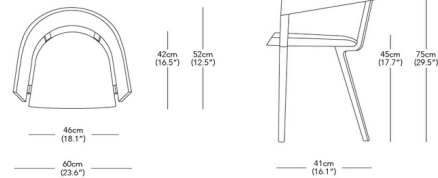

Shown in natural

Specifications

COLOR	N/A
BODY FINISH	Natural
WATTAGE	N/A
DIMMER	N/A
DIMENSIONS	23.6"W x 29.5"H x 16.5"D
BULB	N/A

CLICK TO VIEW PRODUCT

Notes: