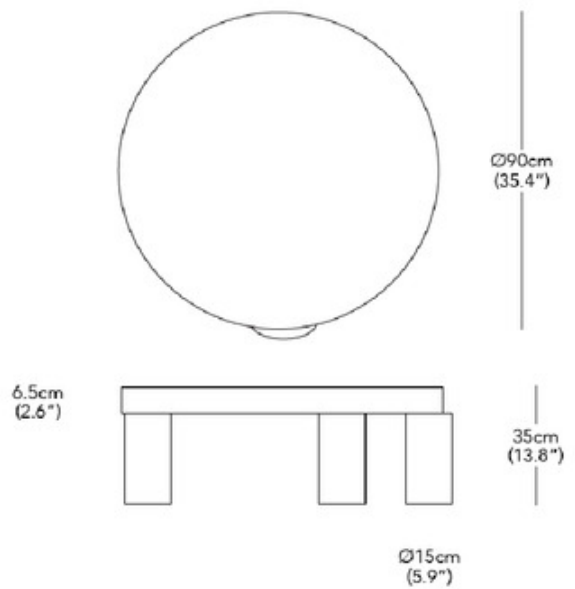

BRAND

Resident Lighting

DESCRIPTION

The Offset Coffee Table, designed by Philippe Malouin, offers a playful irregular vibe for your interior space. The certified F.S.C. solid oak table features screw in legs that attach via an offset center threaded connector.

Shown in: Natural Oak

COLOR	Natural Oak
BODY FINISH	N/A
WATTAGE	N/A
DIMMER	N/A
DIMENSIONS	35.4"W x 13.8"H
LAMP	N/A

SPEC #

RSL1034494

COMPANY

PROJECT

FIXTURE TYPE

APPROVED BY