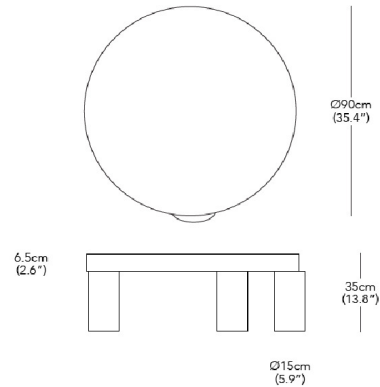

Description

The Offset Coffee Table, designed by Philippe Malouin, offers a playful irregular vibe for your interior space. The certified F.S.C. solid oak table features screw in legs that attach via an offset center threaded connector.

Shown in natural oak

Specifications

COLOR	Natural Oak
BODY FINISH	N/A
WATTAGE	N/A
DIMMER	N/A
DIMENSIONS	35.4"W x 13.8"H
BULB	N/A

CLICK TO VIEW PRODUCT

Notes: