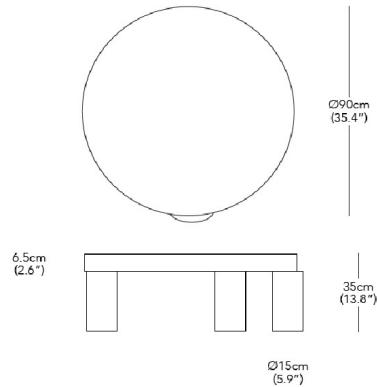

Description

The Offset Coffee Table, designed by Philippe Malouin, offers a playful irregular vibe for your interior space. The certified F.S.C. solid oak table features screw in legs that attach via an offset center threaded connector.

Shown in black oak

Specifications

COLOR	Black Oak
BODY FINISH	N/A
WATTAGE	N/A
DIMMER	N/A
DIMENSIONS	35.4"W x 13.8"H
BULB	N/A

CLICK TO VIEW PRODUCT

Notes: