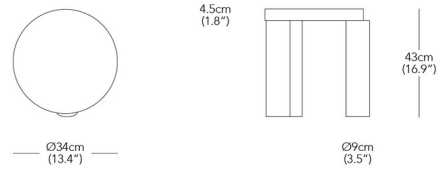

### Specifications

COLOR	Natural Oak
BODY FINISH	N/A
WATTAGE	N/A
DIMMER	N/A
DIMENSIONS	13.4"W x 16.9"H
BULB	N/A

CLICK TO VIEW PRODUCT

Notes: