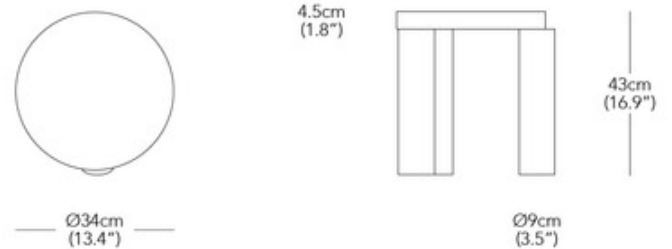

BRAND

Resident Lighting

DESCRIPTION

The Offset Stool, designed by Philippe Malouin, offers a playful irregular vibe for your interior space. The certified F.S.C. solid oak stool features screw in legs that attach via an offset center threaded connector.

Shown in: Black Oak

COLOR	Black Oak
BODY FINISH	N/A
WATTAGE	N/A
DIMMER	N/A
DIMENSIONS	13.4"W x 16.9"H
LAMP	N/A

SPEC # RSL1034497

COMPANY

PROJECT

FIXTURE TYPE

APPROVED BY

DATE