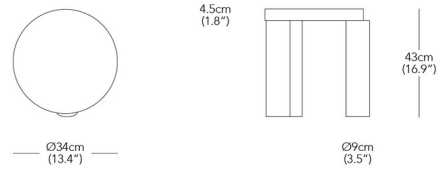

Shown in black oak

Specifications

COLOR	Black Oak
BODY FINISH	N/A
WATTAGE	N/A
DIMMER	N/A
DIMENSIONS	13.4"W x 16.9"H
BULB	N/A

CLICK TO VIEW PRODUCT

Notes: