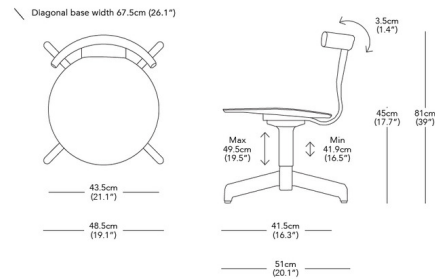

Lightology

lightology.com
866-954-4489
05-25-26

Project: _____

Company: _____

Location: _____ Fixture Type: _____

SPEC #: **RSL1034498**

Approved On: _____ Approved By: _____

Jiro Swivel Chair By Resident Lighting

Description

The Jiro Swivel Chair is an elegant yet simplistic addition to your interior room. From office to den, this balanced piece combines solid oak with a 4 star die cast aluminum base, low back and height adjustment. Available with casters for easy movement, or without caster for a more permanent placement.

Shown in black / black

Specifications

COLOR	Black
BODY FINISH	Black
WATTAGE	N/A
DIMMER	N/A
DIMENSIONS	48.5"W x 39"H x 20.1"D
BULB	N/A

CLICK TO VIEW PRODUCT

Notes: