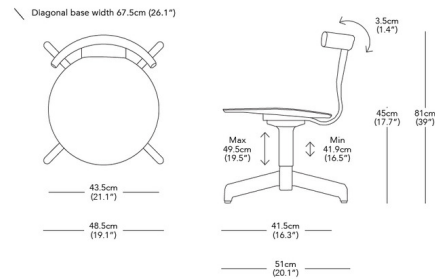

### Description

The Jiro Swivel Chair is an elegant yet simplistic addition to your interior room. From office to den, this balanced piece combines solid oak with a 4 star die cast aluminum base, low back and height adjustment. Available with casters for easy movement, or without caster for a more permanent placement.

### Specifications

COLOR	Black
BODY FINISH	Black
WATTAGE	N/A
DIMMER	N/A
DIMENSIONS	48.5"W x 39"H x 20.1"D
BULB	N/A

CLICK TO VIEW PRODUCT

Notes: