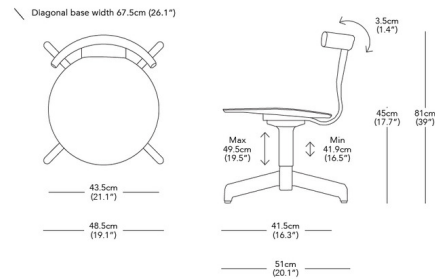

Lightology

lightology.com
866-954-4489
07-06-26

Project: _____

Company: _____

Location: _____ Fixture Type: _____

SPEC #: **RSL1034502**

Approved On: _____ Approved By: _____

Jiro Swivel Chair By Resident Lighting

Description

The Jiro Swivel Chair is an elegant yet simplistic addition to your interior room. From office to den, this balanced piece combines solid oak with a 4 star die cast aluminum base, low back and height adjustment. Available with casters for easy movement, or without caster for a more permanent placement.

Shown in black / black

Specifications

COLOR	Black
BODY FINISH	Black
WATTAGE	N/A
DIMMER	N/A
DIMENSIONS	48.5"W x 39"H x 20.1"D
BULB	N/A

CLICK TO VIEW PRODUCT

Notes: