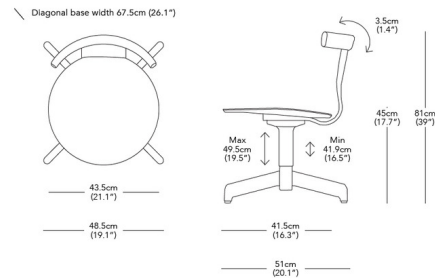

### Description

The Jiro Swivel Chair is an elegant yet simplistic addition to your interior room. From office to den, this balanced piece combines solid oak with a 4 star die cast aluminum base, low back and height adjustment. Available with casters for easy movement, or without caster for a more permanent placement.

### Specifications

COLOR	Black
BODY FINISH	Black
WATTAGE	N/A
DIMMER	N/A
DIMENSIONS	48.5"W x 39"H x 20.1"D
BULB	N/A

CLICK TO VIEW PRODUCT

Notes: