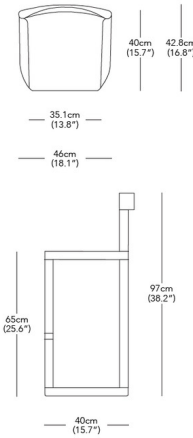

Lightology

lightology.com
866-954-4489
04-13-26

Project: _____

Company: _____

Location: _____ Fixture Type: _____

SPEC #: **RSL1034526**

Approved On: _____ Approved By: _____

Pier Counter Stool By Resident Lighting

Shown in natural oak

Specifications

COLOR	Natural Oak
BODY FINISH	N/A
WATTAGE	N/A
DIMMER	N/A
DIMENSIONS	18.1"W x 38.2"H x 15.7"D
BULB	N/A

Technical Information

PRODUCT DIMENSIONS	Seat Height: 25.6"H
--------------------	---------------------