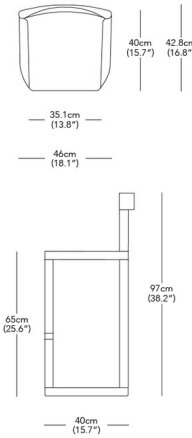

Lightology

lightology.com
866-954-4489
06-01-26

Project: _____

Company: _____

Location: _____ Fixture Type: _____

SPEC #: **RSL1034526**

Approved On: _____ Approved By: _____

Pier Counter Stool By Resident Lighting

Shown in natural oak

Specifications

COLOR	Natural Oak
BODY FINISH	N/A
WATTAGE	N/A
DIMMER	N/A
DIMENSIONS	18.1"W x 38.2"H x 15.7"D
BULB	N/A

Technical Information

PRODUCT DIMENSIONS	Seat Height: 25.6"H
--------------------	---------------------