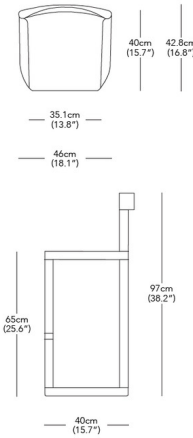

### Specifications

COLOR	Black Oak
BODY FINISH	N/A
WATTAGE	N/A
DIMMER	N/A
DIMENSIONS	18.1"W x 38.2"H x 15.7"D
BULB	N/A

CLICK TO VIEW PRODUCT

Notes: