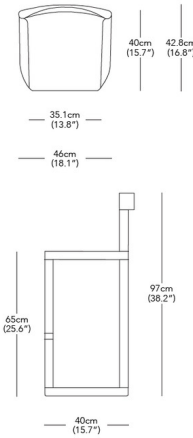

Specifications

COLOR	Black Oak
BODY FINISH	N/A
WATTAGE	N/A
DIMMER	N/A
DIMENSIONS	18.1"W x 38.2"H x 15.7"D
BULB	N/A

CLICK TO VIEW PRODUCT

Notes: