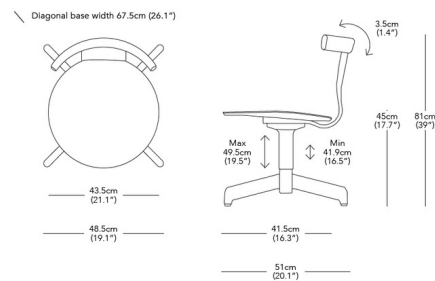

Lightology

lightology.com
866-954-4489
04-26-26

Project: _____

Company: _____

Location: _____ Fixture Type: _____

SPEC #: **RSL1034536**

Approved On: _____ Approved By: _____

Jiro Upholstered Swivel Chair By Resident Lighting

Description

The Jiro Upholstered Swivel Chair is an elegant yet simplistic addition to your interior room. From office to den, this balanced piece combines solid oak with a 4 star die cast aluminum base, low back, upholster, and height adjustment. Available with casters for easy movement, or without caster for a more permanent placement.

Shown in black / black / light grey halingdale

Specifications

COLOR	Light Grey Halingdale
BODY FINISH	Black / Black
WATTAGE	N/A
DIMMER	N/A
DIMENSIONS	48.5"W x 39"H x 20.1"D
BULB	N/A

CLICK TO VIEW PRODUCT