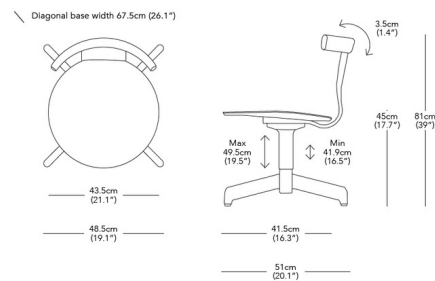

Lightology

lightology.com
866-954-4489
07-07-26

Project: _____

Company: _____

Location: _____ Fixture Type: _____

SPEC #: **RSL1034536**

Approved On: _____ Approved By: _____

Jiro Upholstered Swivel Chair By Resident Lighting

Description

The Jiro Upholstered Swivel Chair is an elegant yet simplistic addition to your interior room. From office to den, this balanced piece combines solid oak with a 4 star die cast aluminum base, low back, upholster, and height adjustment. Available with casters for easy movement, or without caster for a more permanent placement.

Shown in black / black / light grey halingdale

Specifications

COLOR Light Grey Halingdale
BODY FINISH Black / Black
WATTAGE N/A
DIMMER N/A
DIMENSIONS 48.5"W x 39"H x 20.1"D
BULB N/A

CLICK TO VIEW PRODUCT