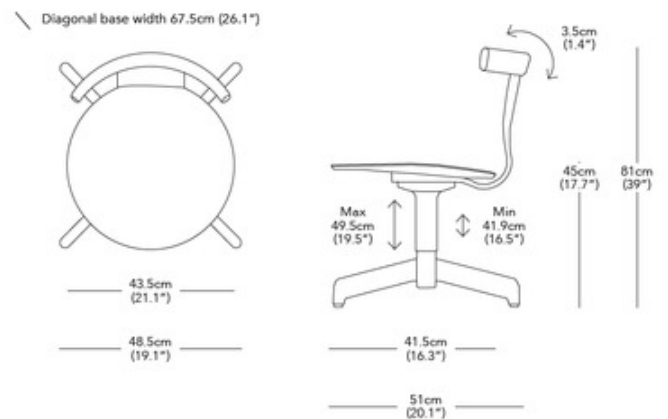

BRAND

Resident Lighting

DESCRIPTION

The Jiro Upholstered Swivel Chair is an elegant yet simplistic addition to your interior room. From office to den, this balanced piece combines solid oak with a 4 star die cast aluminum base, low back, upholster, and height adjustment. Available with casters for easy movement, or without caster for a more permanent placement.

Shown in: Black / Black / Light Grey Halingdale

COLOR	Light Grey Halingdale
BODY FINISH	Black / Black
WATTAGE	N/A
DIMMER	N/A
DIMENSIONS	48.5"W x 39"H x 20.1"D
LAMP	N/A

SPEC # RSL1034536

COMPANY	PROJECT	FIXTURE TYPE	APPROVED BY	DATE