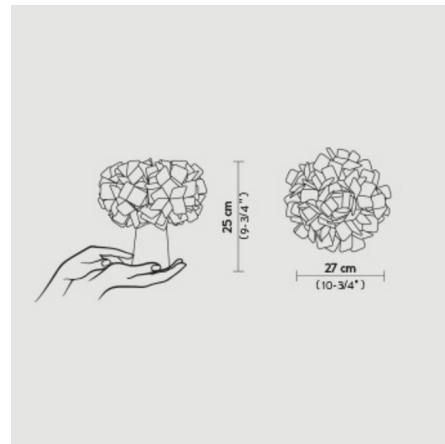

### Specifications

COLOR . . . . . Fume  
BODY FINISH . . . . . White  
WATTAGE . . . . . 1.3W  
DIMMER . . . . . Included  
DIMENSIONS . . . . . 10.75"W x 9.75"H  
INTEGRATED LED MODULE . . . . . LED/1.3W/120V LED  
COUNTRY OF ORIGIN . . . . . Italy