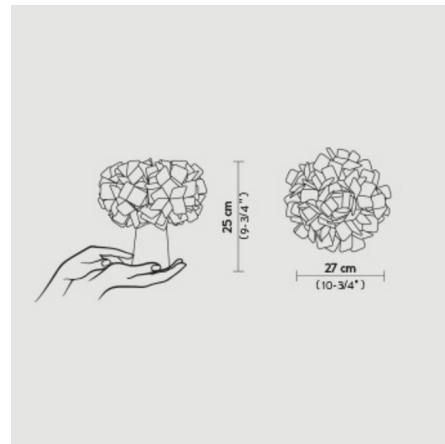

Shown in white / fume

Specifications

COLOR . . . . . Fume
BODY FINISH . . . . . White
WATTAGE 1.3W
DIMMER . . . . . Included
DIMENSIONS . . . . . 10.75"W x 9.75"H
INTEGRATED LED MODULE . . . . . LED/1.3W/120V LED
COUNTRY OF ORIGIN . . . . . Italy

Technical Information

LAMP COLOR 2700K
LUMENS/WATT 115.38
LUMINOUS FLUX . . . . . 150 lumens

CLICK TO VIEW PRODUCT

Notes: