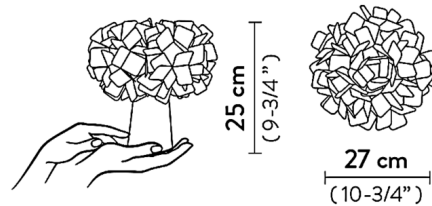

CLICK TO VIEW PRODUCT

Notes: