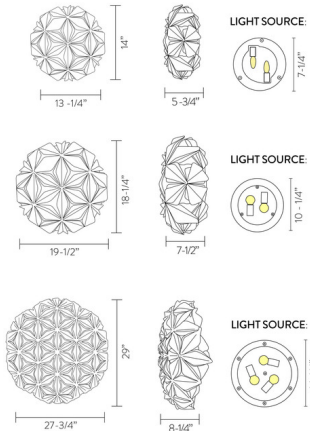

Description

The La Vie Ceiling / Wall Light offers a harmonious energy that is a three dimensional representation of all the materials in the universe contained in a single fixture.

Shown in amber

Specifications

COLOR	N/A
BODY FINISH	Amber
WATTAGE	24W
DIMMER	Standard 120V
DIMENSIONS	19.5"W x 7.5"H x 18.25"D
BULB NOT INCLUDED	2 x A19/Medium (E26)/12W/120V LED
COUNTRY OF ORIGIN	Italy

Technical Information

PRODUCT DIMENSIONS	Backplate: 10.25" diameter
--------------------	----------------------------