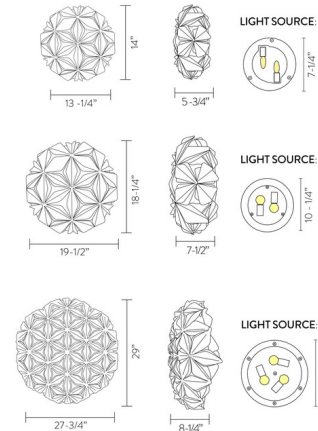

By Slamp

Description

The La Vie Ceiling / Wall Light offers a harmonious energy that is a three dimensional representation of all the materials in the universe contained in a single fixture.

Shown in blue

Specifications

| | | |
|-------------------|-------|-----------------------------------|
| COLOR | | N/A |
| BODY FINISH | | Blue |
| WATTAGE | | 24W |
| DIMMER | | Standard 120V |
| DIMENSIONS | | 19.5"W x 7.5"H x 18.25"D |
| BULB NOT INCLUDED | | 2 x A19/Medium (E26)/12W/120V LED |
| COUNTRY OF ORIGIN | | Italy |

Technical Information

| | | |
|--------------------|-------|----------------------------|
| PRODUCT DIMENSIONS | | Backplate: 10.25" diameter |
|--------------------|-------|----------------------------|