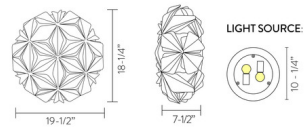

### Specifications

COLOR	.....	N/A
BODY FINISH	.....	Blue
WATTAGE	.....	24W
DIMMER	.....	Standard 120V
DIMENSIONS	.....	19.5"W x 7.5"H x 18.25"D
BULB NOT INCLUDED	.....	2 x A19/Medium (E26)/12W/120V LED
COUNTRY OF ORIGIN	.....	Italy

### Technical Information

PRODUCT DIMENSIONS	.....	Backplate: 10.25" diameter
--------------------	-------	----------------------------

CLICK TO VIEW PRODUCT

Notes: