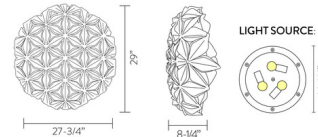

### Specifications

COLOR	.....	N/A
BODY FINISH	.....	Blue
WATTAGE	.....	24W
DIMMER	.....	Standard 120V
DIMENSIONS	.....	19.5"W x 7.5"H x 18.25"D
BULB NOT INCLUDED	.....	2 x A19/Medium (E26)/12W/120V LED
COUNTRY OF ORIGIN	.....	Italy

### Technical Information

PRODUCT DIMENSIONS	.....	Backplate: 10.25" diameter
--------------------	-------	----------------------------

CLICK TO VIEW PRODUCT

Notes: