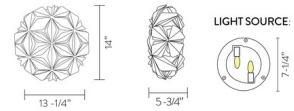

### Specifications

COLOR	.....	N/A
BODY FINISH	.....	Blue
WATTAGE	.....	24W
DIMMER	.....	Standard 120V
DIMENSIONS	.....	19.5"W x 7.5"H x 18.25"D
BULB NOT INCLUDED	.....	2 x A19/Medium (E26)/12W/120V LED
COUNTRY OF ORIGIN	.....	Italy

### Technical Information

PRODUCT DIMENSIONS	.....	Backplate: 10.25" diameter
--------------------	-------	----------------------------

CLICK TO VIEW PRODUCT

Notes: