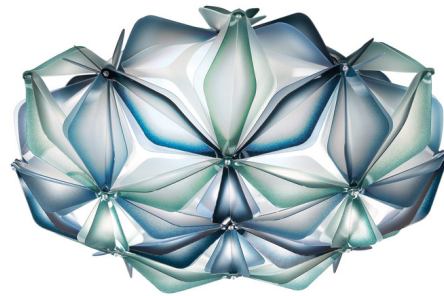

## La Vie Ceiling / Wall Light By Slamp

### Description

The La Vie Ceiling / Wall Light offers a harmonious energy that is a three dimensional representation of all the materials in the universe contained in a single fixture.

Shown in blue