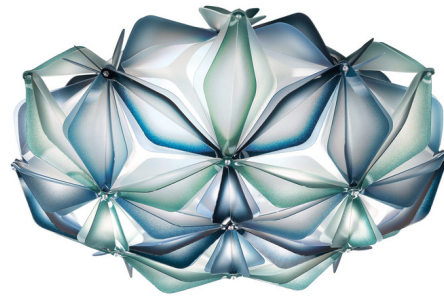

By Slamp

Description

The La Vie Ceiling / Wall Light offers a harmonious energy that is a three dimensional representation of all the materials in the universe contained in a single fixture.

Shown in blue