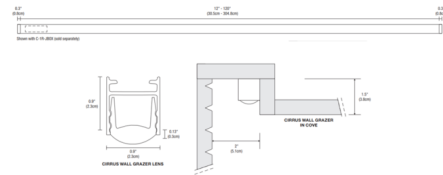

CLICK TO VIEW PRODUCT

Notes: