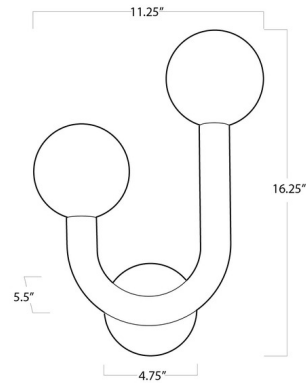

By Regina Andrew

Description

The Happy Wall Sconce is a unique mix of modern and playful. A metal tube frame, cylindrical base and contrasting Matte White glass globes create an elevated take on a playful shape. An asymmetrical charm creates uplifting illumination perfect for an entryway, bedroom or living space.

Shown in natural brass / matte white

Specifications

COLOR	Matte White
BODY FINISH	Natural Brass
WATTAGE	8W
DIMMER	Standard 120V
DIMENSIONS	11.25"W x 16.25"H x 5.5"D
BULB NOT INCLUDED	2 x JCD/G9/4W/120V LED