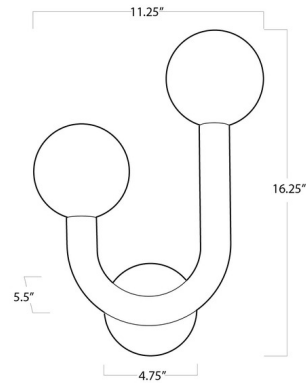

By Regina Andrew

Description

The Happy Wall Sconce is a unique mix of modern and playful. A metal tube frame, cylindrical base and contrasting Matte White glass globes create an elevated take on a playful shape. An asymmetrical charm creates uplifting illumination perfect for an entryway, bedroom or living space.

Shown in oil rubbed bronze / matte white

Specifications

COLOR Matte White
BODY FINISH Oil Rubbed Bronze
WATTAGE 8W
DIMMER Standard 120V
DIMENSIONS 11.25"W x 16.25"H x 5.5"D
BULB NOT INCLUDED 2 x JCD/G9/4W/120V LED