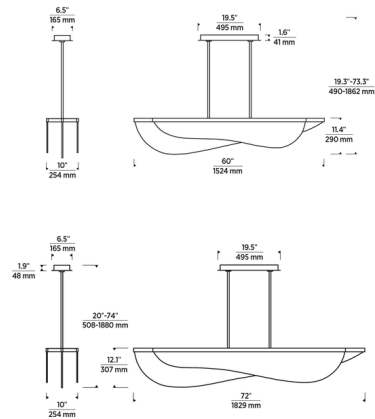

Shown in plated brass