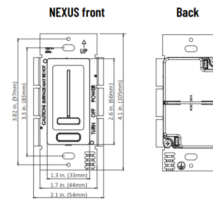

### Description

The NEXUS 24 Volt LED dimmer switch and power supply simplifies LED lighting by combining the power supply and dimmer control into a single integrated unit. NEXUS mounts in a standard in-wall switch box, accepts 120VAC and converts to 24V. Single pole present dimmer with on/off push switch with smooth dimming down to 5%. Adjustable voltage output dial to address voltage drop. Includes voltage barrier partition to install high and low voltage circuit in same box. Faceplate available in White. cUL listed.

### Specifications

COLOR	White
BODY FINISH	N/A
WATTAGE	100W
DIMMER	N/A
DIMENSIONS	2.1"W x 4.1"H
BULB NOT INCLUDED	1 x LED/100W/24V LED

CLICK TO VIEW PRODUCT

Notes: