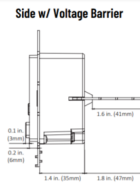

### Specifications

COLOR	White
BODY FINISH	N/A
WATTAGE	100W
DIMMER	N/A
DIMENSIONS	2.1"W x 4.1"H
BULB NOT INCLUDED	1 x LED/100W/24V LED

CLICK TO VIEW PRODUCT

Notes: