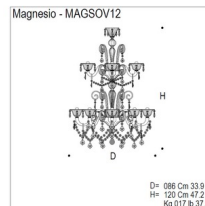

Lightology

lightology.com
866-954-4489
04-24-26

Project: _____

Company: _____

Location: _____ Fixture Type: _____

SPEC #: **AVM103466**

Approved On: _____ Approved By: _____

Magnesio Chandelier

By Mazzega1946

Description

The Magnesio Chandelier is a handmade glass chandelier with a chrome frame and is available in crystal, red, and black finish options. Available in three sizes.

Shown in chrome / transparent crystal

Specifications

COLOR Transparent Crystal
BODY FINISH Chrome
WATTAGE 240W
DIMMER Standard 120V
DIMENSIONS 16.2"W x 17.7"H
BULB NOT INCLUDED 4 x B10/E14 (European)/60W/120V Incandescent
COUNTRY OF ORIGIN Italy