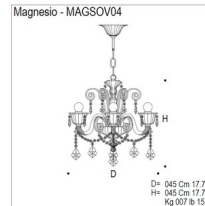

Lightology

lightology.com
866-954-4489
04-24-26

Project: _____

Company: _____

Location: _____ Fixture Type: _____

SPEC #: **AVM103466**

Approved On: _____ Approved By: _____

Magnesio Chandelier

By Mazzega1946

Description

The Magnesio Chandelier is a handmade glass chandelier with a chrome frame and is available in crystal, red, and black finish options. Available in three sizes.

Shown in chrome / transparent crystal

Specifications

COLOR Transparent Crystal
BODY FINISH Chrome
WATTAGE 240W
DIMMER Standard 120V
DIMENSIONS 16.2"W x 17.7"H
BULB NOT INCLUDED 4 x B10/E14 (European)/60W/120V Incandescent
COUNTRY OF ORIGIN Italy