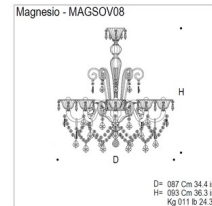

Lightology

lightology.com
866-954-4489
04-24-26

Project: _____

Company: _____

Location: _____ Fixture Type: _____

SPEC #: **AVM103466**

Approved On: _____ Approved By: _____

Magnesio Chandelier

By Mazzega1946

Description

The Magnesio Chandelier is a handmade glass chandelier with a chrome frame and is available in crystal, red, and black finish options. Available in three sizes.

Shown in chrome / transparent crystal

Specifications

COLOR Transparent Crystal
BODY FINISH Chrome
WATTAGE 240W
DIMMER Standard 120V
DIMENSIONS 16.2"W x 17.7"H
BULB NOT INCLUDED 4 x B10/E14 (European)/60W/120V Incandescent
COUNTRY OF ORIGIN Italy