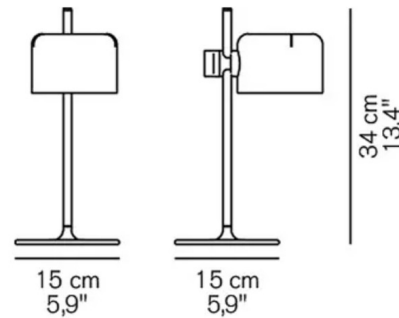

### Specifications

COLOR	Glossy Black
BODY FINISH	Glossy Black
WATTAGE	5W
DIMMER	N/A
DIMENSIONS	5.9"W x 13.4"H
BULB NOT INCLUDED	1 x JCD/G9/5W/120V LED
COUNTRY OF ORIGIN	Italy

CLICK TO VIEW PRODUCT

Notes: