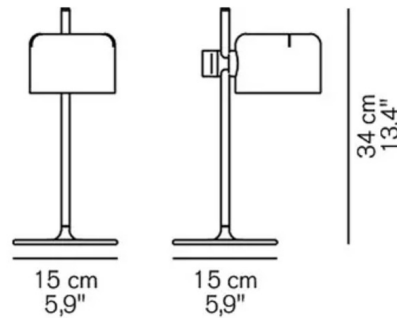

By Oluce Srl

Description

The Mini Coupe Desk Lamp is a stunning contemporary lamp that aims to fulfill a function while also making a visual statement. The chrome stem is complemented by four color options for the base and shade. The shade is a semi cylindrical shape and retains a distinctive profile and bold character.

Shown in glossy black / glossy black

Specifications

COLOR	Glossy Black
BODY FINISH	Glossy Black
WATTAGE	5W
DIMMER	N/A
DIMENSIONS	5.9"W x 13.4"H
BULB NOT INCLUDED	1 x JCD/G9/5W/120V LED
COUNTRY OF ORIGIN	Italy