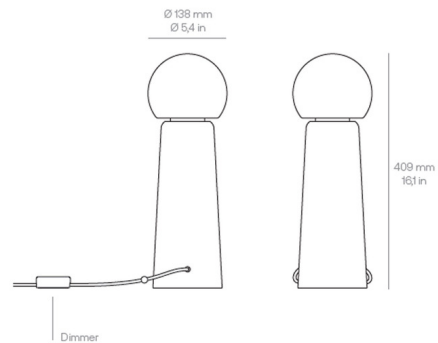

Shown in red / transparent

Specifications

COLOR Transparent
BODY FINISH Red
WATTAGE 12W
DIMMER Included
DIMENSIONS 5.4"W x 16"H
INTEGRATED LED MODULE 1 x LED/12W/120V LED

Technical Information

LAMP LIFE 50000 hours
COLOR RENDERING 93 CRI
LAMP COLOR 3000K Warm Dim
LUMENS/WATT 116.67
LUMINOUS FLUX 1400 lumens