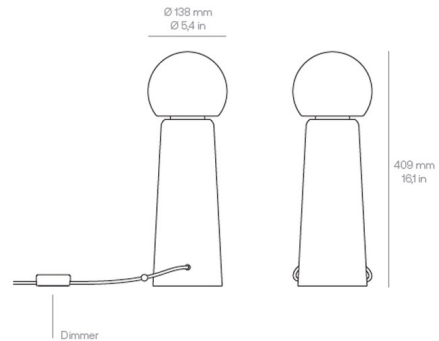

### Specifications

COLOR . . . . . Transparent  
BODY FINISH . . . . . Dark  
WATTAGE . . . . . 12W  
DIMMER . . . . . Included  
DIMENSIONS . . . . . 5.4"W x 16"H  
INTEGRATED LED MODULE . . . . . 1 x LED/12W/120V LED