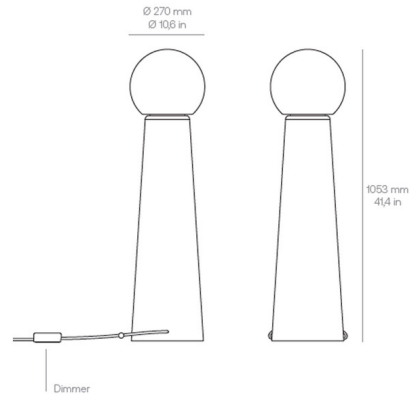

Shown in transparent / transparent

Specifications

COLOR Transparent
BODY FINISH Transparent
WATTAGE 12W
DIMMER Included
DIMENSIONS 11"W x 41"H
INTEGRATED LED MODULE 1 x LED/12W/120V LED

Technical Information