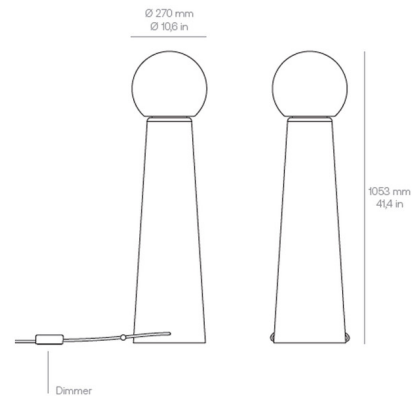

Lightology

lightology.com
866-954-4489
06-19-26

Project: _____
Company: _____
Location: _____ Fixture Type: _____
SPEC #: **SDA1034671**
Approved On: _____ Approved By: _____

Gigi Grand Table Lamp By Darmes

Shown in transparent / transparent

Specifications

COLOR	Transparent
BODY FINISH	Transparent
WATTAGE	12W
DIMMER	Included
DIMENSIONS	11"W x 41"H
INTEGRATED LED MODULE	1 x LED/12W/120V LED

Technical Information